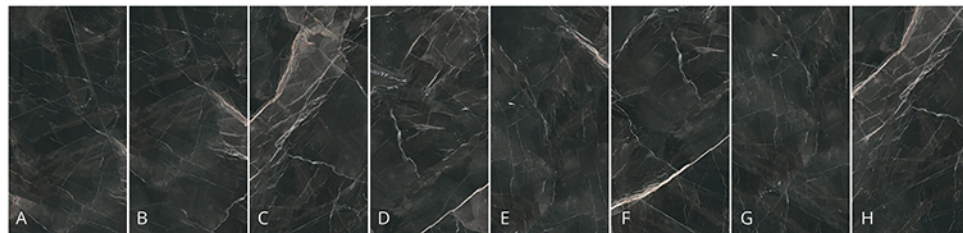

REGULAR PATTERN 120x240 cm - 47"x94" 120x260 cm - 47"x102"

COLOR RANGE & CODE

THUNDER 5080

PACKING INFORMATION

SIZES	THICKNESS	SURFACES	PCS / BOX		M² / PCS		KG / PCS		BOX / BOX PALLET		M² / BOX PALLET		KG / BOX PALLET	
			Icon	Icon	M²	KG	Icon	Icon	M²	KG	Icon	Icon	M²	KG
120x120 cm 47"x47"	9mm THICKNESS	POLISHED	1 PCS	Icon	M² 1.44	KG. 32	45 PCS	Icon	M² 64.8	KG. 1440				
				SQ. FT. 15.5	LBS. 70.5	SQ. FT. 697.5		LBS. 3175						
120x240 cm 47"x95"	9mm THICKNESS	POLISHED	1 PCS	Icon	M² 2.88	KG. 63	35 PCS	Icon	M² 100.8	KG. 2205				
				SQ. FT. 31	LBS. 139	SQ. FT. 1085		LBS. 4861						
120x260 cm 47"x102"	9mm THICKNESS	POLISHED	1 PCS	Icon	M² 3.12	KG. 69	33 PCS	Icon	M² 102.96	KG. 2277				
				SQ. FT. 33.5	LBS. 152	SQ. FT. 1108		LBS. 5020						
150x150 cm 59"x59"	9mm THICKNESS	POLISHED	1 PCS	Icon	M² 2.25	KG. 50	45 PCS	Icon	M² 101.25	KG. 2250				
				SQ. FT. 24.2	LBS. 110	SQ. FT. 1090		LBS. 4960						
150x300 cm 59"x118"	9mm THICKNESS	POLISHED	1 PCS	Icon	M² 4.5	KG. 100	22 PCS	Icon	M² 99	KG. 2200				
				SQ. FT. 48.5	LBS. 220	SQ. FT. 1065.6		LBS. 4850						

- The various graphics of the product are distributed randomly in the boxes, without the possibility of choosing between the available patterns.
- Inside the pallet foam is placed between the slabs.