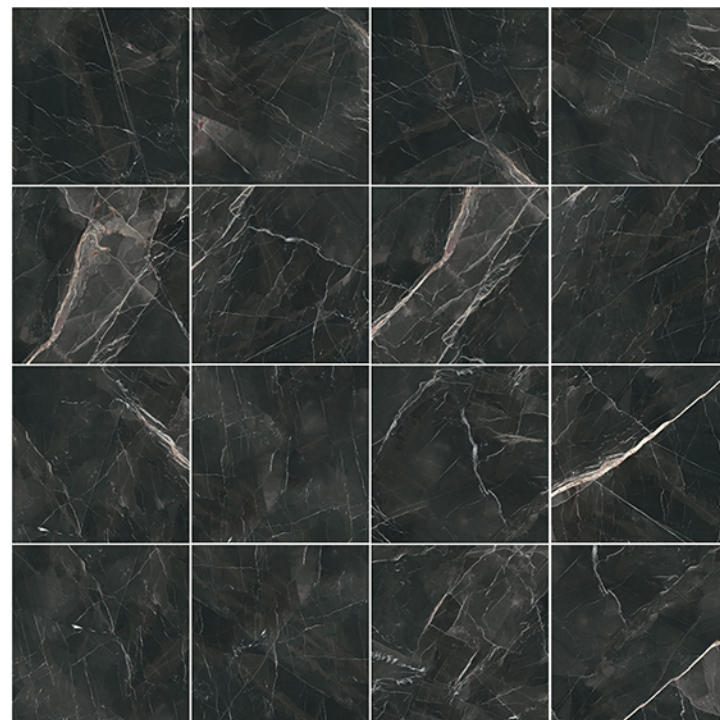

Thunder

COLLECTION

WALL : THUNDER 150x300x0,9
FLOOR : CALACATTA GOLD 120x120x0,9

Thunder

COLLECTION

SHADE SPECTRUM

V1

V2

REGULAR PATTERN 120x240 cm - 47"x94" 120x260 cm - 47"x102"

COLOR RANGE & CODE

THUNDER 5080

PACKING INFORMATION

SIZES	THICKNESS	SURFACES	PCS / BOX		M ² / PCS		KG / PCS		BOX / BOX PALLET		M ² / BOX PALLET		KG / BOX PALLET	
			Icon	Icon	M ²	KG	Icon	Icon	M ²	KG	Icon	Icon	M ²	KG
120x120 cm 47"x47"	9mm THICKNESS	POLISHED	1 PCS	Icon	M ² 1.44	KG. 32	45 PCS	Icon	M ² 64.8	KG. 1440				
				SQ. FT. 15.5	LBS. 70.5	SQ. FT. 697.5		LBS. 3175						
120x240 cm 47"x95"	9mm THICKNESS	POLISHED	1 PCS	Icon	M ² 2.88	KG. 63	35 PCS	Icon	M ² 100.8	KG. 2205				
				SQ. FT. 31	LBS. 139	SQ. FT. 1085		LBS. 4861						
120x260 cm 47"x102"	9mm THICKNESS	POLISHED	1 PCS	Icon	M ² 3.12	KG. 69	33 PCS	Icon	M ² 102.96	KG. 2277				
				SQ. FT. 33.5	LBS. 152	SQ. FT. 1108		LBS. 5020						
150x150 cm 59"x59"	9mm THICKNESS	POLISHED	1 PCS	Icon	M ² 2.25	KG. 50	45 PCS	Icon	M ² 101.25	KG. 2250				
				SQ. FT. 24.2	LBS. 110	SQ. FT. 1090		LBS. 4960						
150x300 cm 59"x118"	9mm THICKNESS	POLISHED	1 PCS	Icon	M ² 4.5	KG. 100	22 PCS	Icon	M ² 99	KG. 2200				
				SQ. FT. 48.5	LBS. 220	SQ. FT. 1065.6		LBS. 4850						

- The various graphics of the product are distributed randomly in the boxes, without the possibility of choosing between the available patterns.
- Inside the pallet foam is placed between the slabs.

SQUARE PATTERN 120x120 cm - 48"x48"