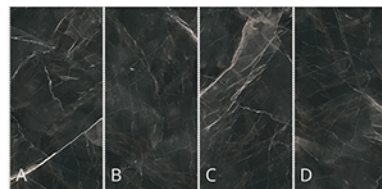

Thunder

COLLECTION

SHADE SPECTRUM

V1

V2

V3

V4

1

4

100% DESIGN AND
PRODUCTION PROCESS
OF ITALIAN

PORCELAIN STONEWARE - NORMAL BODY

REGULAR PATTERN 150x300 cm - 59"x118"

Sizes	Thickness	Surface Finish	Number of Faces
120x120 cm - 47"x47"	9 mm	POLISHED	16 Faces
120x240 cm - 47"x95"	9 mm	POLISHED	8 Faces
120x260 cm - 47"x102"	9 mm	POLISHED	8 Faces
150x150 cm - 59"x59"	9 mm	POLISHED	8 Faces
150x300 cm - 59"x118"	9 mm	POLISHED	4 Faces