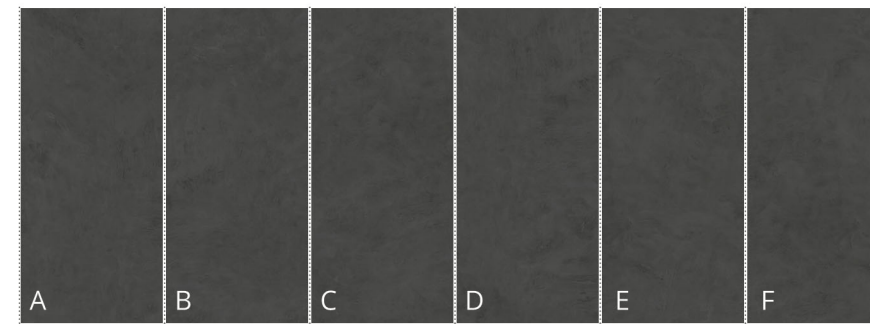

- The various graphics of the product are distributed randomly in the boxes, without the possibility of choosing between the available patterns.
- Inside the pallet foam is placed between the slabs.

100% DESIGN AND
PRODUCTION PROCESS
OF ITALIAN

PORCELAIN STONEWARE - NORMAL BODY

WALL: EMOTION ANTHRACITE RUSTIC 120x260x0,9
FLOOR : EMOTION CREAM 100x100x0,9

Emotion

Anthracite

100% DESIGN AND
PRODUCTION PROCESS
OF ITALIAN

PORCELAIN STONEWARE - NORMAL BODY

REGULAR PATTERN 120x260 cm - 47"x102"

The production process does not guarantee continuity in the design of the veining among the various pieces provided. Any misalignment between the continuous veining is to be considered an intrinsic characteristic of the product. The image shown is merely indicative; the shades and veinings of the product may be subject to variations.