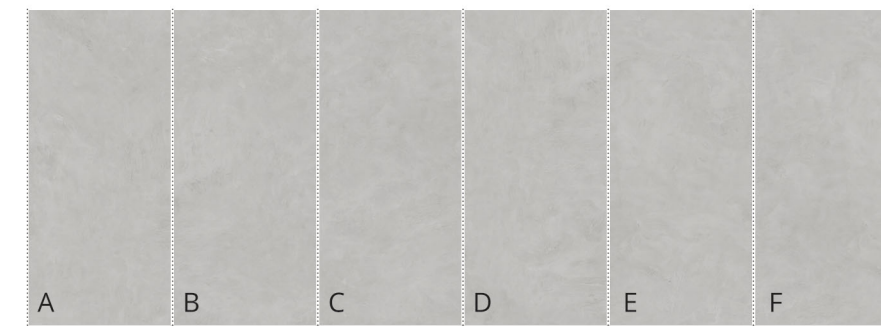

Emotion

COLLECTION

WALL : EMOTION ANTHRACITE 120x260x0,9
FLOOR : EMOTION GRAY 120x260x0,9

Emotion

Light Gray

REGULAR PATTERN 120x260 cm - 47"x102"

The production process does not guarantee continuity in the design of the veining among the various pieces provided. Any misalignment between the continuous veining is to be considered an intrinsic characteristic of the product. The image shown is merely indicative; the shades and veinings of the product may be subject to variations.

Sizes	Thickness	Surface Finish	Number of Faces
120x260 cm - 47"x102"	9 mm	MATT	6 Faces

SHADE SPECTRUM

REGULAR PATTERN 120x260 cm - 47"x102"

COLOR RANGE & CODE

EMOTION Light Gray	5695	EMOTION Gray	5700	EMOTION Anthracite	5705
---------------------------	-------------	---------------------	-------------	---------------------------	-------------

- The various graphics of the product are distributed randomly in the boxes, without the possibility of choosing between the available patterns.
- Inside the pallet foam is placed between the slabs.

100% DESIGN AND
PRODUCTION PROCESS
OF ITALIAN