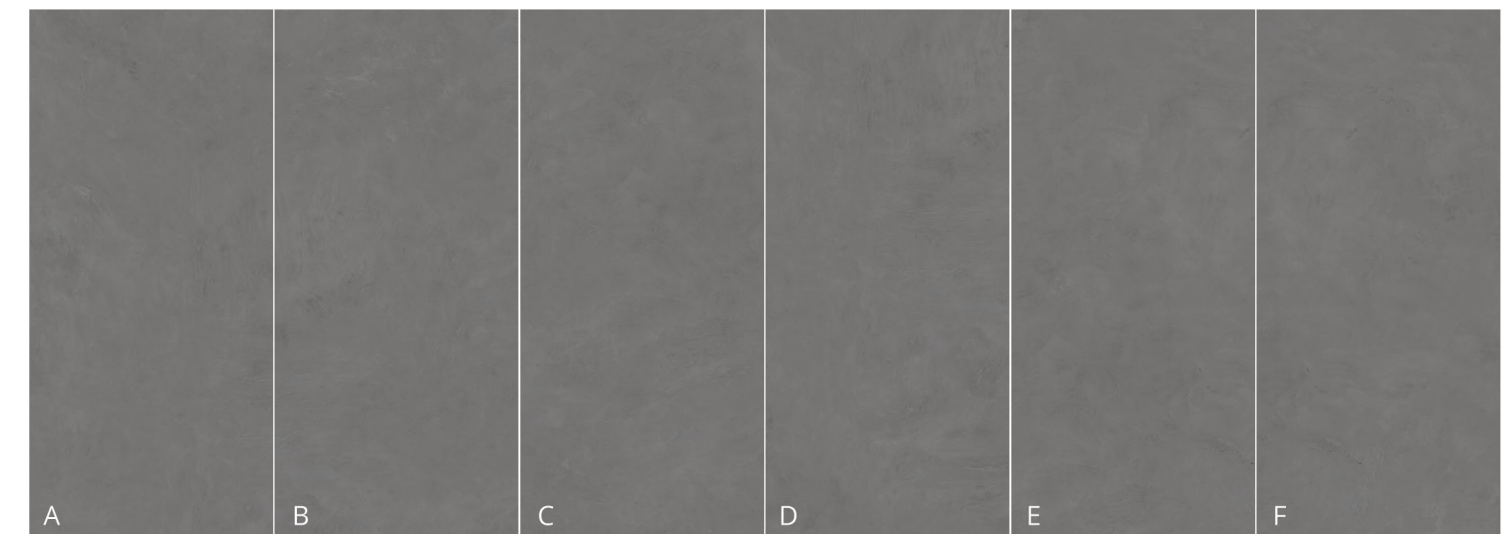

SHADE SPECTRUM

REGULAR PATTERN 120x260 cm - 47"x102"

COLOR RANGE & CODE

EMOTION Light Gray	5695	EMOTION Gray	5700	EMOTION Anthracite	5705

PACKING INFORMATION

SIZES	THICKNESS	SURFACES	PCS / BOX	M² / PCS	KG / PCS	BOX / BOX PALLET	M² / BOX PALLET	KG / BOX PALLET
120x260 cm 47"x102"	9mm THICKNESS	MATT	1 PCS	M² 3.12	KG. 69	33 PCS	M² 102.96	KG. 2277
				SQ. FT. 33.5	LBS. 152		SQ. FT. 1108	LBS. 5020

- The various graphics of the product are distributed randomly in the boxes, without the possibility of choosing between the available patterns.
- Inside the pallet foam is placed between the slabs.

100% DESIGN AND
PRODUCTION PROCESS
OF ITALIAN

PORCELAIN STONEWARE - NORMAL BODY