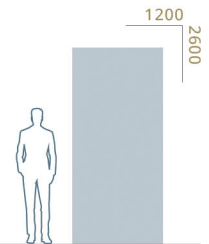

Verde

COLLECTION

WALL : VERDER 120x260x0,9
FLOOR : AMAZON MAPLE 20x120x1,2

Verde

Green

REGULAR PATTERN 120x260 cm - 47"x102"

The production process does not guarantee continuity in the design of the veining among the various pieces provided. Any misalignment between the continuous veining is to be considered an intrinsic characteristic of the product. The image shown is merely indicative; the shades and veinings of the product may be subject to variations.

Sizes	Thickness	Surface Finish	Number of Faces
120x260 cm - 47"x102"	9 mm	POLISHED	4 Faces

REGULAR PATTERN 120x260 cm - 47"x102"

SHADE SPECTRUM

COLOR RANGE & CODE

VERDE

5315

PACKING INFORMATION

SIZES	THICKNESS	SURFACES	PCS / BOX	M ² / PCS	KG / PCS	BOX / BOX PALLET	M ² / BOX PALLET	KG / BOX PALLET
			1 PCS	M ² 3.12 SQ. FT. 33.5	KG. 69 LBS. 152	33 PCS	M ² 102.96 SQ. FT. 1108	KG. 2277 LBS. 5020
120x260 cm 47"x102"	9mm THICKNESS	POLISHED						