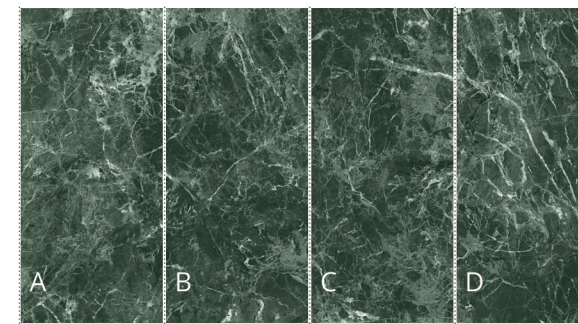

Verde

COLLECTION

WALL : VERDER 120x260x0,9
FLOOR : AMAZON MAPLE 20x120x1,2

Verde

Green

REGULAR PATTERN 120x260 cm - 47"x102"

The production process does not guarantee continuity in the design of the veining among the various pieces provided. Any misalignment between the continuous veining is to be considered an intrinsic characteristic of the product. The image shown is merely indicative; the shades and veinings of the product may be subject to variations.

Sizes	Thickness	Surface Finish	Number of Faces
120x260 cm - 47"x102"	9 mm	POLISHED	4 Faces

REGULAR PATTERN 120x260 cm - 47"x102"

SHADE SPECTRUM

COLOR RANGE & CODE

VERDE

5315

PACKING INFORMATION

SIZES	THICKNESS	SURFACES	PCS / BOX	M ² / PCS	KG / PCS	BOX / BOX PALLET	M ² / BOX PALLET	KG / BOX PALLET
			1 PCS	M ² 3.12 SQ. FT. 33.5	KG. 69 LBS. 152	33 PCS	M ² 102.96 SQ. FT. 1108	KG. 2277 LBS. 5020
120x260 cm 47"x102"	9mm THICKNESS	POLISHED						

- The various graphics of the product are distributed randomly in the boxes, without the possibility of choosing between the available patterns.
- Inside the pallet foam is placed between the slabs.

100% DESIGN AND
PRODUCTION PROCESS
OF ITALIAN