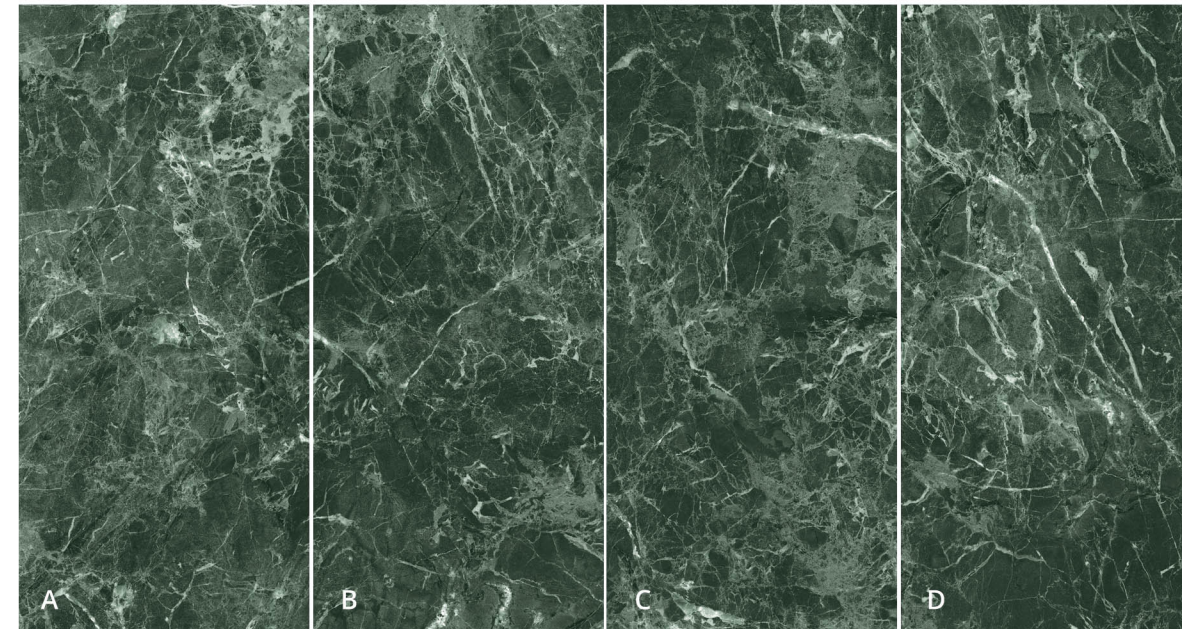

Verde

COLLECTION

WALL : VERDER 120x260x0,9
FLOOR : AMAZON MAPLE 20x120x1,2

Verde

Green

REGULAR PATTERN 120x260 cm - 47"x102"

The production process does not guarantee continuity in the design of the veining among the various pieces provided. Any misalignment between the continuous veining is to be considered an intrinsic characteristic of the product. The image shown is merely indicative; the shades and veinings of the product may be subject to variations.

Sizes	Thickness	Surface Finish	Number of Faces
120x260 cm - 47"x102"	9 mm	POLISHED	4 Faces

REGULAR PATTERN 120x260 cm - 47"x102"

SHADE SPECTRUM

COLOR RANGE & CODE

VERDE

5315

PACKING INFORMATION

SIZES	THICKNESS	SURFACES	PCS / BOX	M ² / PCS	KG / PCS	BOX / BOX PALLET	M ² / BOX PALLET	KG / BOX PALLET
			1 PCS	M ² 3.12 SQ. FT. 33.5	KG. 69 LBS. 152	33 PCS	M ² 102.96 SQ. FT. 1108	KG. 2277 LBS. 5020
120x260 cm 47"x102"	9mm THICKNESS	POLISHED						

- The various graphics of the product are distributed randomly in the boxes, without the possibility of choosing between the available patterns.
- Inside the pallet foam is placed between the slabs.

100% DESIGN AND
PRODUCTION PROCESS
OF ITALIAN

PORCELAIN STONEWARE - NORMAL BODY