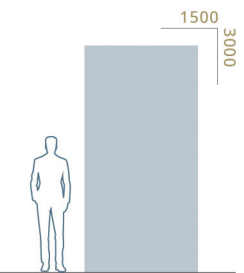

WALL: ICE JADE BOOKMATCH 150x300x0,9
FLOOR : EVOKE SPECIAL WALNUT 20x120x1,2
COUNTER : CALACATTA GREEN 120x260x0.9

Ice Jade

COLLECTION

PORCELAIN STONEWARE - NORMAL BODY

A B

BOOK MATCHING

The production process does not guarantee continuity in the design of the veining among the various pieces provided. Any misalignment between the continuous veining is to be considered an intrinsic characteristic of the product. The image shown is merely indicative; the shades and veinings of the product may be subject to variations.

Sizes	Thickness	Surface Finish	Number of Faces
150x300 cm - 59"x118"	9 mm	POLISHED	2 Faces

A ▲Layout 1 B B ▼Layout 2 A

COLOR RANGE & CODES

PACKING INFORMATION

SIZES	THICKNESS	SURFACES	PCS / BOX		M ² / PCS		KG / PCS		BOX / BOX PALLET		M ² / BOX PALLET		KG / BOX PALLET	
			Icon	Value	Icon	Value	Icon	Value	Icon	Value	Icon	Value	Icon	Value
150x300 cm 59"x118"	9mm THICKNESS	POLISHED	Icon	1 PCS	M ²	4.5	KG.	100	Icon	22 PCS	M ²	99	KG.	2200
					SQ. FT.	48.5	LBS.	220			SQ. FT.	1056.6	LBS.	4850