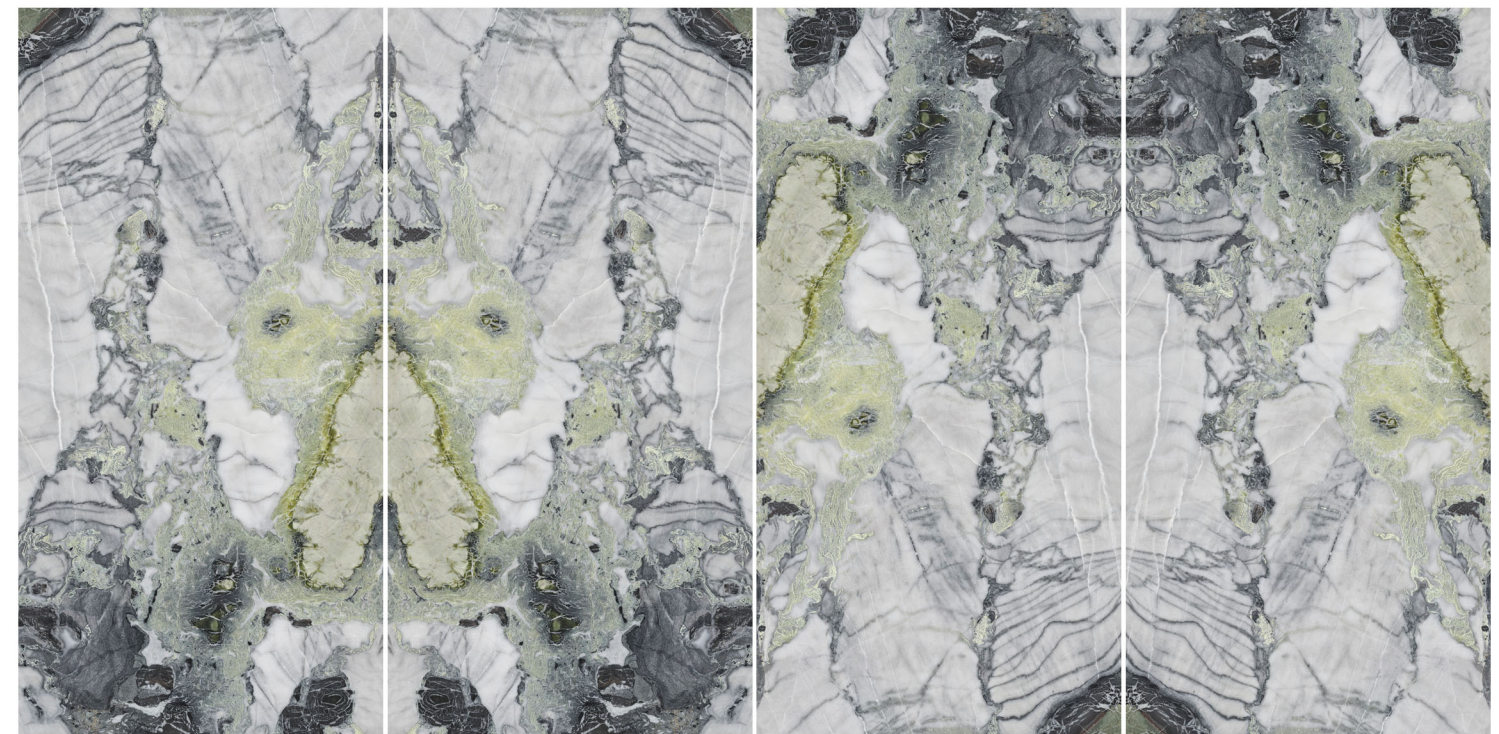

WALL: ICE JADE BOOKMATCH 150x300x0,9
FLOOR : EVOKE SPECIAL WALNUT 20x120x1,2
COUNTER : CALACATTA GREEN 120x260x0.9

Ice Jade

COLLECTION

PORCELAIN STONEWARE - NORMAL BODY

A B

BOOK MATCHING

The production process does not guarantee continuity in the design of the veining among the various pieces provided. Any misalignment between the continuous veining is to be considered an intrinsic characteristic of the product. The image shown is merely indicative; the shades and veinings of the product may be subject to variations.

Sizes	Thickness	Surface Finish	Number of Faces
150x300 cm - 59"x118"	9 mm	POLISHED	2 Faces

A ▲Layout 1 B B ▼Layout 2 A

COLOR RANGE & CODES

PACKING INFORMATION

SIZES	THICKNESS	SURFACES	PCS / BOX		M ² / PCS		KG / PCS		BOX / BOX PALLET		M ² / BOX PALLET		KG / BOX PALLET	
			Icon	Value	Icon	Value	Icon	Value	Icon	Value	Icon	Value	Icon	Value
150x300 cm 59"x118"	9mm THICKNESS	POLISHED	Icon	1 PCS	M ²	4.5	KG.	100	Icon	22 PCS	M ²	99	KG.	2200
					SQ. FT.	48.5	LBS.	220			SQ. FT.	1056.6	LBS.	4850

- The various graphics of the product are distributed randomly in the boxes, without the possibility of choosing between the available patterns.
- Inside the pallet foam is placed between the slabs.

100% DESIGN AND
PRODUCTION PROCESS
OF ITALIAN