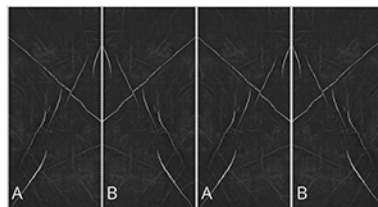

BOOK MATCHING

Sizes	Thickness	Surface Finish	Number of Faces
120x260 cm - 47"x102"	9 mm	MATT	2 Faces
150x300 cm - 59"x118"	9 mm	MATT	2 Faces