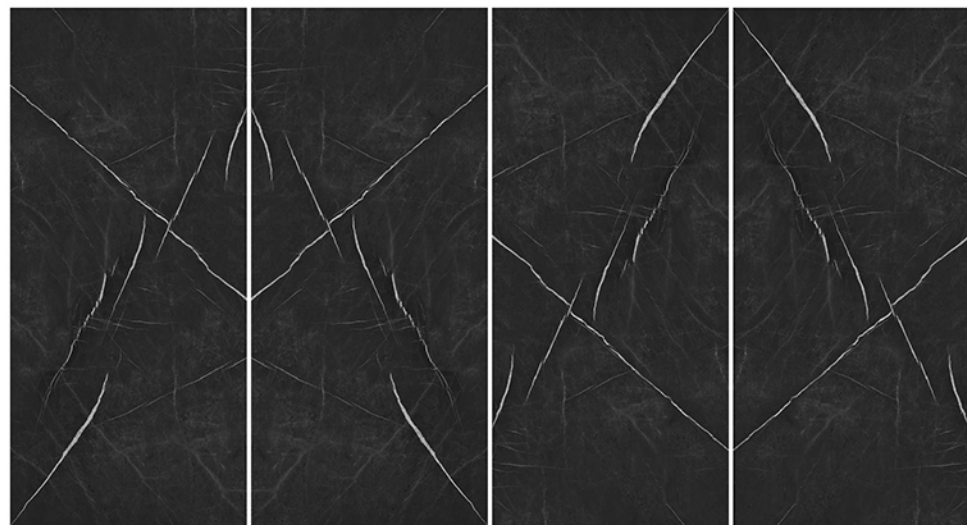

SPECIAL KITS

BOOKMATCH

120x260 cm - 47"x102"

150x300 cm - 59"x118"

A B ▲Layout 1 B ▼Layout 2 B

COLOR RANGE & CODES

PACKING INFORMATION

SIZES	THICKNESS	SURFACES	PCS / BOX		M² / PCS		KG / PCS		BOX / BOX PALLET		M² / BOX PALLET		KG / BOX PALLET	
			Icon	Value	Icon	Value	Icon	Value	Icon	Value	Icon	Value	Icon	Value
120x260 cm 47"x102"	9mm THICKNESS	MATT	1 PCS	M²	3.12	KG.	69	33 PCS	M²	102.96	KG.	2277		
				SQ. FT.	33.5	LBS.	152		SQ. FT.	1108	LBS.	5020		
150x300 cm 59"x118"	9mm THICKNESS	MATT	1 PCS	M²	4.5	KG.	100	22 PCS	M²	99	KG.	2200		
				SQ. FT.	48.5	LBS.	220		SQ. FT.	1065.6	LBS.	4850		

→ The various graphics of the product are distributed randomly in the boxes, without the possibility of choosing between the available patterns.
→ Inside the pallet foam is placed between the slabs.