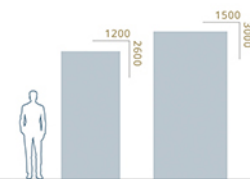

BOOK MATCHING

Sizes	Thickness	Surface Finish	Number of Faces
120x260 cm - 47"x102"	9 mm	MATT	2 Faces
150x300 cm - 59"x118"	9 mm	MATT	2 Faces