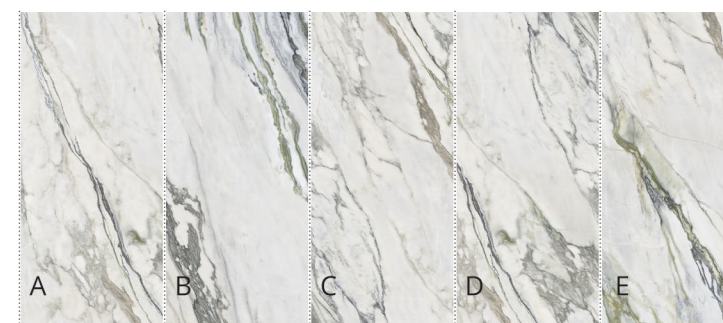

WALL : CALACATTA GREEN 120x260x0,9
FLOOR : CALACATTA GREEN 120x260x0,9
BATH WALL : VERDE GREEN 120x260x0,9
WASHBASIN : MONOCOLOR ROYAL GREEN 80x120x1,2

Calacatta Green

100% DESIGN AND
PRODUCTION PROCESS
OF ITALY

PORCELAIN STONEWARE - NORMAL BODY

REGULAR PATTERN 120x260 cm - 47"x102"

The production process does not guarantee continuity in the design of the veining among the various pieces provided. Any misalignment between the continuous veining is to be considered an intrinsic characteristic of the product. The image shown is merely indicative; the shades and veinings of the product may be subject to variations.

Sizes	Thickness	Surface Finish	Number of Faces
120x260 cm - 47"x102"	9 mm	POLISHED	5 Faces

REGULAR PATTERN 120x260 cm - 47"x102"

COLOR RANGE & CODE

PACKING INFORMATION

SIZES	THICKNESS	SURFACES	PCS / BOX	M ² / PCS	KG / PCS	BOX / BOX PALLET	M ² / BOX PALLET	KG / BOX PALLET
120x260 cm 47"x102"	9mm THICKNESS	POLISHED	1 PCS	M ² 3.12	KG. 69	33 PCS	M ² 102.96	KG. 2277
				SQ. FT. 33.5	LBS. 152		SQ. FT. 1108	LBS. 5020

- The various graphics of the product are distributed randomly in the boxes, without the possibility of choosing between the available patterns.
- Inside the pallet foam is placed between the slabs.